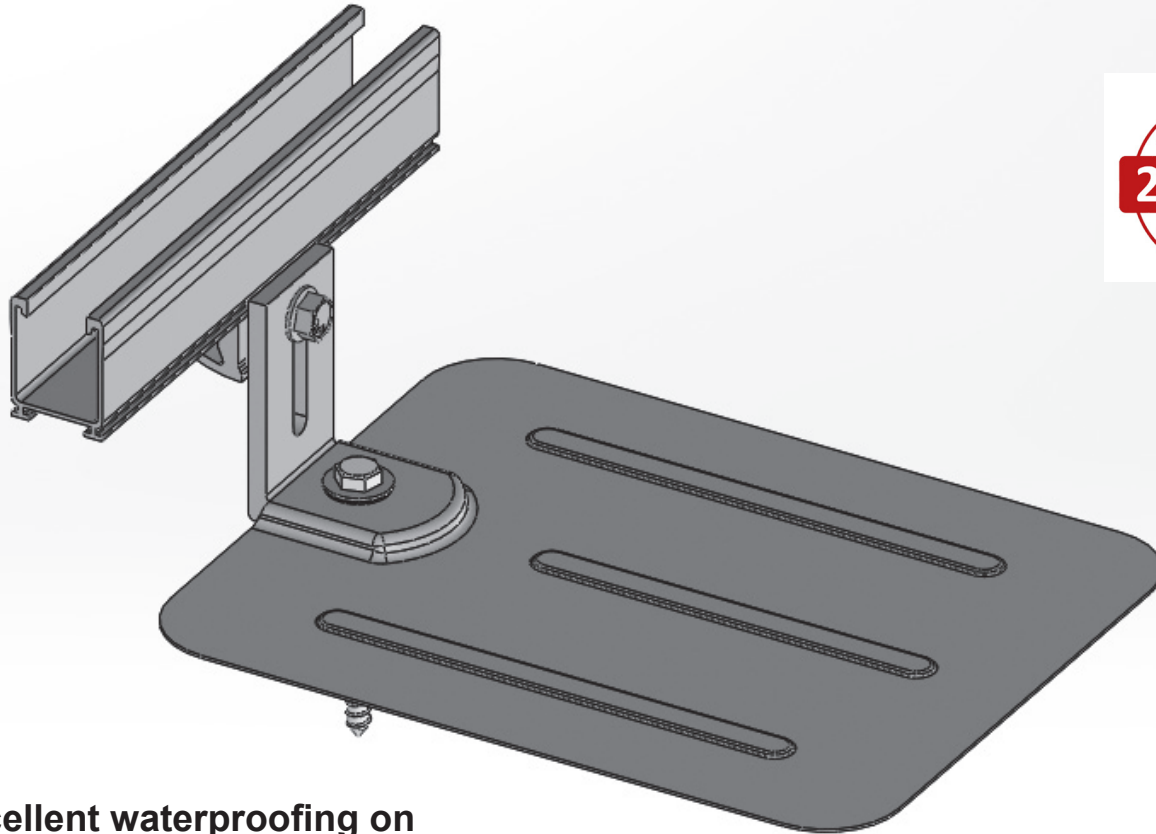

# ***FLUSH MOUNT FLASHING***

## **Composition Shingle Flashing for the L-Foot Mount**

**Excellent waterproofing on composition/asphalt shingle roofs at an economical price.**

Black painted aluminum looks great on any roof

8-inch x 10-inch size with rounded corners will easily slide under shingles

Raised section diverts water around L-Foot

Stainless-steel and rubber sealing washers to fit 5/16-inch lag bolts are included

25-year warranty; 50-year expected life

Meets or exceeds roofing industry best practice